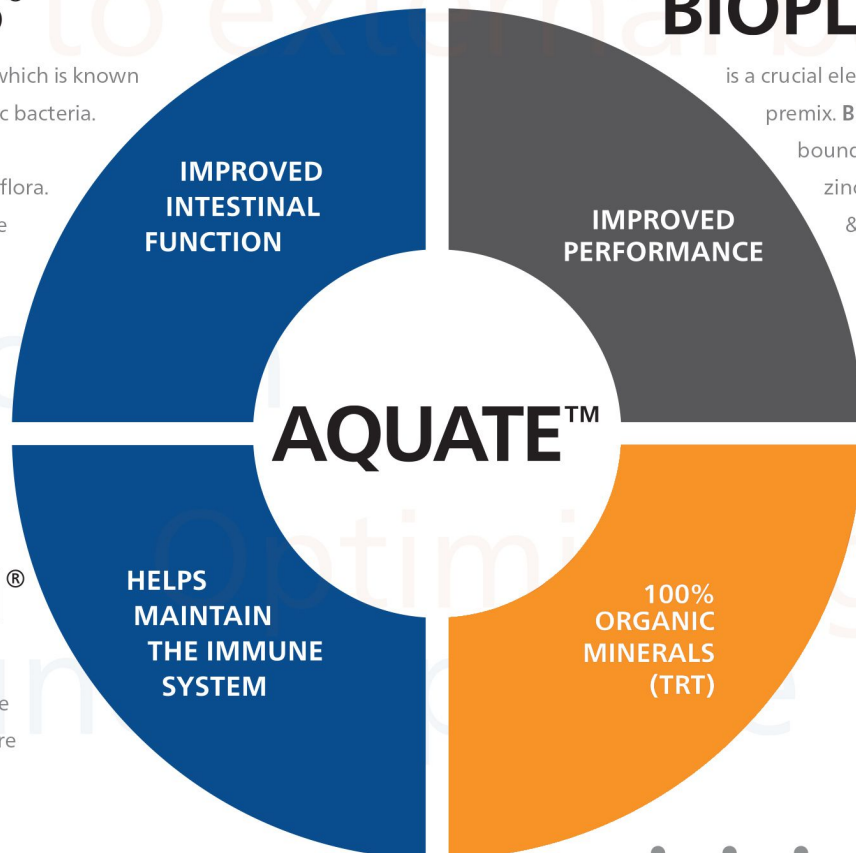

# AQUATE™

Innovative premix in all **Alltech Coppens'** feeds.

- + Optimizes growth
- + Supports immune response
- + Optimizes digestive function
- + Contributes to mucous barrier protection
- + Contributes to external barrier protection

## BIO-MOS®

is a mannan-oligosaccharide, which is known to bind and drain opportunistic bacteria. This can result in a significant improvement of the intestinal flora. Additionally, it can improve the structure and length of the microvilli in the gut through which the nutrient intake can increase. **BIO-MOS®** contributes to mucous barrier protection.

## ACTIGEN®

is derived from yeast cell walls and supports the fish's immune response. **Actigen®** furthermore optimizes growth in fish.

## BIOPLEX®

is a crucial element in our new premix. **BIOPLEX®** are organically bound trace elements such as zinc, copper, manganese & iron. With **BIOPLEX®** we can improve the health, growth & performance of the fish.